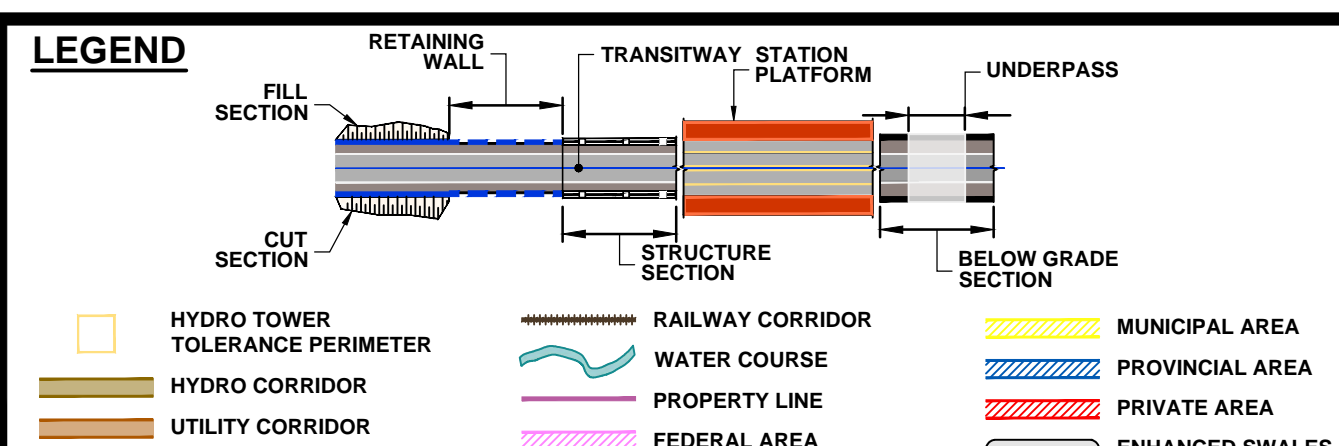

DRAWING NAME: J:\TOR\16294 ON-MTO 407 TRANSITWAY WC TO BRANT ST\16-2003-CA-2016-E-0038 - Property\Plates\407 TW4-Plate 24.dwg
CREATED: May 11, 2020 4:22pm
MODIFIED:

407 TRANSITWAY
WEST OF BRANT STREET TO WEST OF HURONTARIO STREET
G.W.P. 16-20003, CA 2016-E-0038
PROPERTY PLAN
STA. 26+560 TO STA. 27+140