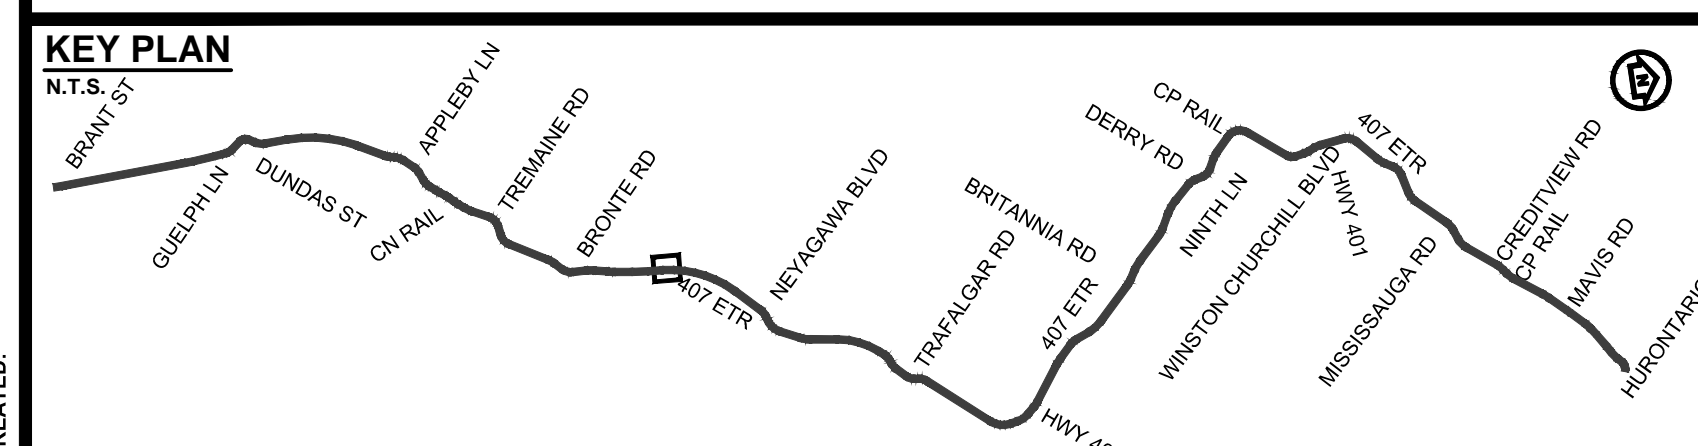

DRAWING NAME: J:\TOR\16294 ON-MTO 407 TRANSITWAY WC TO BRANT ST\16-2003-CA-2016-E-0038 - Property\Plates\407 TW4-Plate 24.dwg
CREATED: May 11, 2020 4:22pm
MODIFIED:

407 TRANSITWAY
WEST OF BRANT STREET TO WEST OF HURONTARIO STREET
G.W.P. 16-20003, CA 2016-E-0038
PROPERTY PLAN
STA. 26+560 TO STA. 27+140

PLATE
24
DATE
11/20/2019